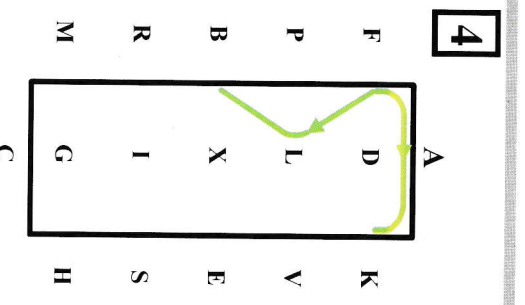

A – X Enter at Working Trot.
X.....Halt.....Salute.

XCM.....Collected Trot.

MXX.....Extended Trot.

KAF ... Collected Trot.
FB 15m deviation
 Pairs reins in one hand

BM Working Trot. 10m deviation
 Pairs in one hand.

MCH ... Working Trot
 (Pairs reins at will)
HE.....Extended Trot.

E Collected Trot.
EX20m half circle to the left

XBX ... 20m circle right reins in one hand. Start driver on X finish horse at X.

XE ...20m half circle left reins at will.
EFADL Working Trot.