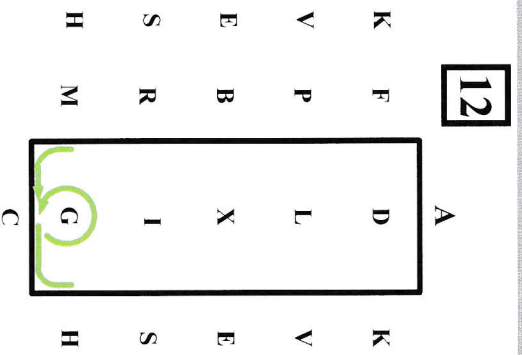

11 LXM.....Free Walk.
12 MC ... Collected Trot.
C..... Circle left 15m.
CH ..... Collected Trot.

13 HP .....Extended Trot.

14 PL...Collected Trot reins in one hand, 20m half circle

15 LM.....Extended Trot reins in one hand.

16 MC.....Working Trot reins at will. Loop to the left 20m, Loop to the right 20m. Halt perpendicular to the centre line, driver on centre line.