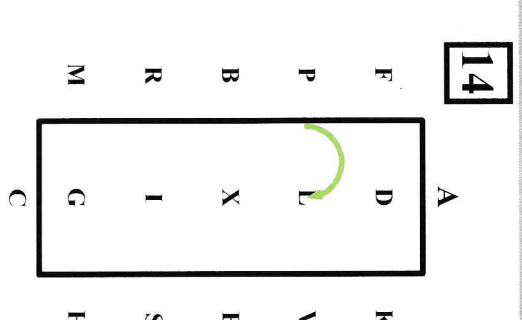

11 LXM.....Free Walk.
12 MC ... Collected Trot.
C..... Circle left 15m.
CH ..... Collected Trot.

13 HP .....Extended Trot.

14 PL...Collected Trot reins in one hand, 20m half circle

15 LM.....Extended Trot reins in one hand.

16 MC.....Working Trot reins at will. Loop to the left 20m, Loop to the right 20m. Halt perpendicular to the centre line, driver on centre line.