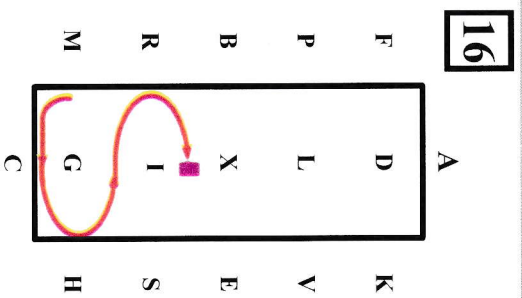

11 LXM.....Free Walk.
12 MC ... Collected Trot.
C..... Circle left 15m.
CH ..... Collected Trot.

13 HP .....Extended Trot.

14 PL...Collected Trot reins in one hand, 20m half circle

15 LM.....Extended Trot reins in one hand.

16 MC.....Working Trot reins at will. Loop to the left 20m, Loop to the right 20m. Halt perpendicular to the centre line, driver on centre line.