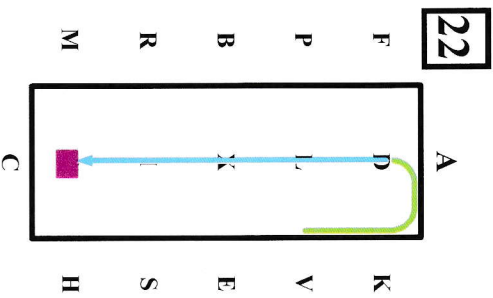

L Halt 8 seconds.

11 LXM.....Free Walk.
12 MC ... Collected Trot.
 C..... Circle left 15m.
 CH Collected Trot.

13 HPExtended Trot.

14 PL...Collected Trot reins in one hand, 20m half circle

15 LM.....Extended Trot reins in one hand.

16 MC.....Working Trot reins at will. Loop to the left 20m, Loop to the right 20m. Halt perpendicular to the centre line, driver on centre line.

17 Rein Back 3 m
18 EV.....Working Trot 20m half loop to E. Working Trot.